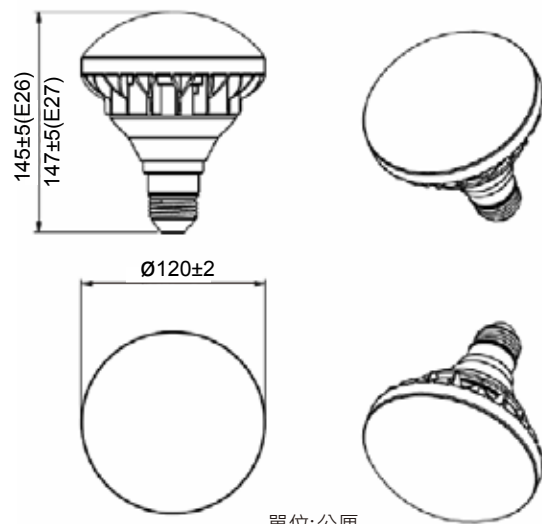

規格

型號	PR4xBA-C18Cxx/65	PR4xBA-C18Cxx/50	PR4xBA-N18Cxx
電壓範圍	100~240 Vac	100~240 Vac	100~240 Vac
頻率範圍	50/60 HZ	50/60 HZ	50/60 HZ
耗電量	18W (typ.)	18W (typ.)	18W (typ.)
功率因數	0.9 (min.)	0.9 (min.)	0.9 (min.)
光色	冷白	暖白	自然光
色溫度	6500K (typ.)	5000K (typ.)	4000K (typ.)
光通量	1800 Lm (typ.)	1800 Lm (typ.)	1600 Lm (typ.)
演色性	80 (min.)	80 (min.)	80 (min.)
LED 耐久壽命	40,000小時 (min.)	40,000小時 (min.)	40,000小時 (min.)
1米照度	492 Lux (typ.)	492 Lux (typ.)	460Lux (typ.)
照射角	120°	120°	120°
材質	鋁	鋁	鋁
操作溫度	-20°C~+40°C	-20°C~+40°C	-20°C~+40°C
操作濕度	20~80% RH	20~80% RH	20~80% RH
保存溫度&濕度	-30°C~+80°C 10~95% RH	-30°C~+80°C 10~95% RH	-30°C~+80°C 10~95% RH
安規&認證	CE	CE	CE
重量	390g	390g	390g
	IP65	IP65	IP65

單位:公厘

綠明科技股份有限公司

地址：新北市中和區建一路186號B1

E-mail: sale@ecolighting.com.tw

TEL：886-2-8228-0566 FAX：886-2-8228-0577

ecolighting®